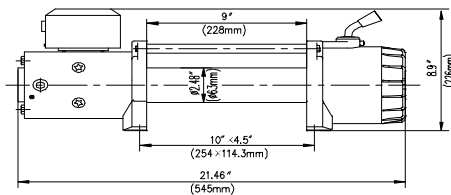

STANDARD FEATURES.

- **MOTOR** : Powerful, Reliable Reversible Heavy Duty Series Wound Motor
- **SOLENOIDS**: Heavy duty sealed contactors(waterproof)
- **GEARING** : Specially treated Full steel planetary
- **DRUM**: Steel Mounted on Maintenance Free Bearings.
- **CLUTCH**: New unique clutch System for Free Spooling.
- **BRAKE** : : Automatic Failsafe In The Drum
- **MOUNTING**: Can be Flat Bed or Vehicle Front Mounted.
- **WINCH** : Manufactured under ISI9001 Systems to CE Standard

STANDARD ACCESORIES

- 25.5m – 30m galvanized aircraft cable (depends on model type)
- 4m Durable Remote Handset with Long Lead
- Heavy Duty Stainless Steel Roller Fairlead
- 1.8m Heavy duty battery lead and terminals
- 5/6th or 3/8th hook
- **ALL MODELS AVAILABLE WITH WIRELESS REMOTE AS OPTIONAL EXTRA**